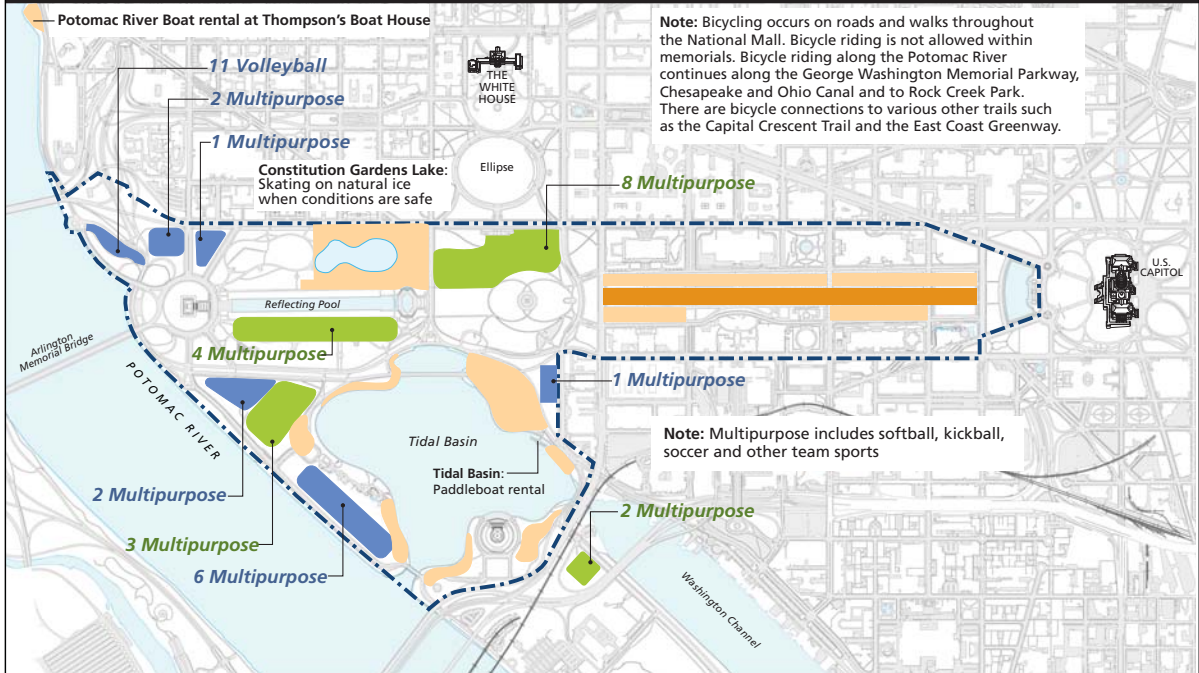

# Recreational Opportunities National Mall Plan

United States Department of the Interior / National Park Service  
DSC • April 2010 • 802 • 100476A

**Note:** Bicycling occurs on roads and walks throughout the National Mall. Bicycle riding is not allowed within memorials. Bicycle riding along the Potomac River continues along the George Washington Memorial Parkway, Chesapeake and Ohio Canal and to Rock Creek Park. There are bicycle connections to various other trails such as the Capital Crescent Trail and the East Coast Greenway.

**Note:** Multipurpose includes softball, kickball, soccer and other team sports

--- National Mall Plan Area

Passive Recreation / General Enjoyment

Active Recreation

Fields / Courts permitted by National Mall and Memorial Parks

Fields permitted through D.C. Parks and Recreation